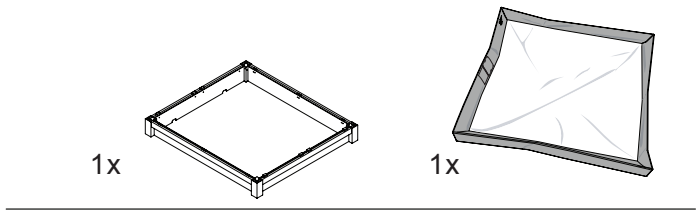

# Assembly instructions - Nordic seamless w/Mistral bedbase

# Assembly instructions - Nordic seamless w/Mistral bedbase

3

5

Attach velcro to the bottom of the bedframe all the way around.  
Lift each corner to adjust and attach cover properly.

Fest borrelås hele veien rundt undersiden av sengerammen.  
Løft hvert hjørne for å feste trekket korrekt også her.