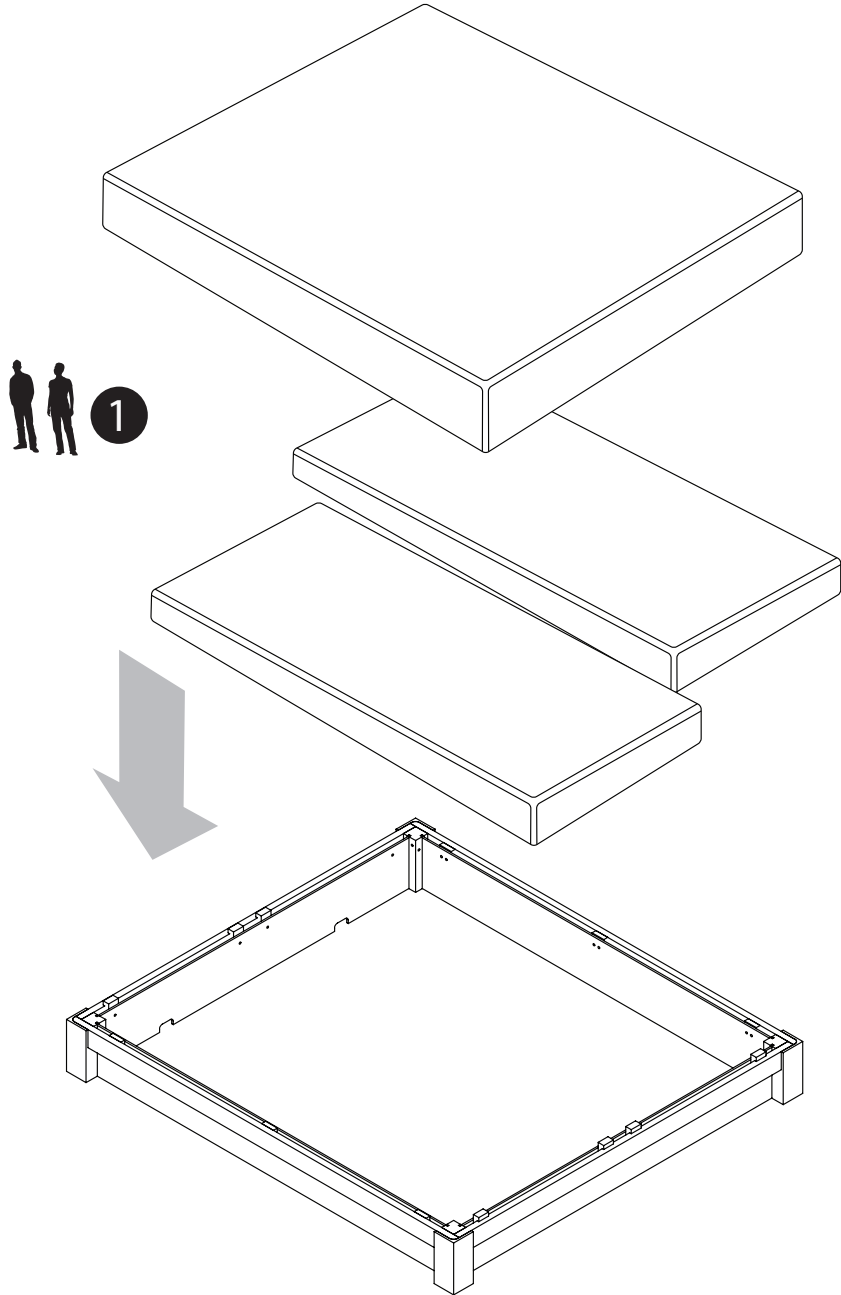

# Assembly instructions - Nordic seamless w/Mistral bedbase

# Assembly instructions - Nordic seamless w/Mistral bedbase

3

5

Attach velcro to the bottom of the bedframe all the way around.  
Lift each corner to adjust and attach cover properly.

Fest borrelås hele veien rundt undersiden av sengerammen.  
Løft hvert hjørne for å feste trekket korrekt også her.