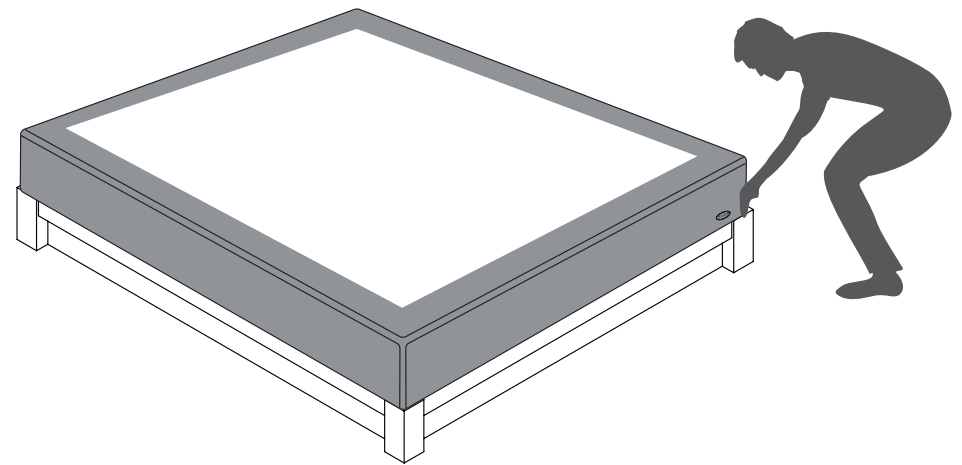

# Assembly instructions - Nordic seamless w/Mistral bedbase

# Assembly instructions - Nordic seamless w/Mistral bedbase

3

5

Attach velcro to the bottom of the bedframe all the way around.  
Lift each corner to adjust and attach cover properly.

Fest borrelås hele veien rundt undersiden av sengerammen.  
Løft hvert hjørne for å feste trekket korrekt også her.