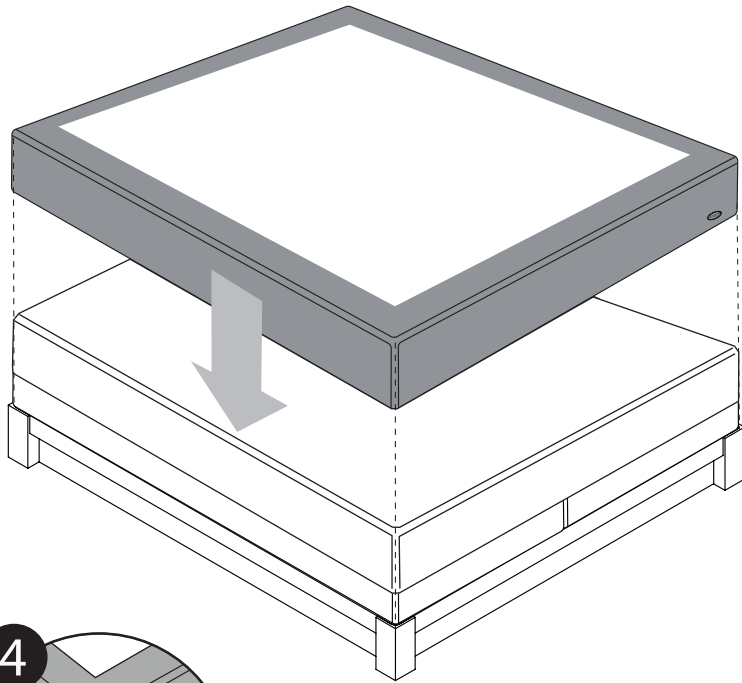

# Assembly instructions - Nordic seamless w/Mistral bedbase

# Assembly instructions - Nordic seamless w/Mistral bedbase

3

5

Attach velcro to the bottom of the bedframe all the way around.  
Lift each corner to adjust and attach cover properly.

Fest borrelås hele veien rundt undersiden av sengerammen.  
Løft hvert hjørne for å feste trekket korrekt også her.